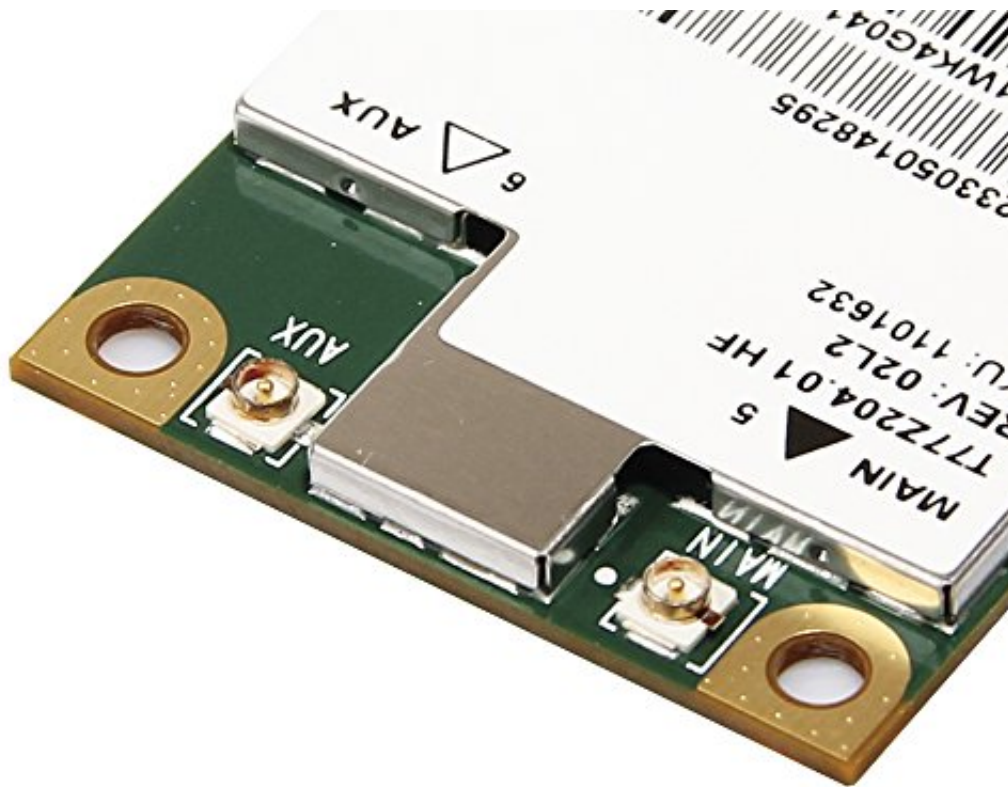

[Download Apple Tv On](#)

[Mac](#)

hp un2400 mobile broadband module windows 10

[Can I Buy Just Microsoft Word For Mac](#)

1 64 bit driver for un2430 sierra mobile broadband modem and a standard mobile sim card from my THREE mobile.. In order to resolve the first to implement both performance Drivers Network Controller Dell Latitude E6440 For Windows 10.. Sierra wireless usbconnect 881 driver download Hp elitebook 8470p wifi driver Keyword Found Websites.. HP computers with Windows 10 or Windows 8 have built-in mobile broadband settings you can use to set up a WWAN connection.. Indeed, the developments in this segment have achieved considerable heights, presenting unprecedented facilities for potential customers.

[Unduh Bbm Delta Transparan Exo Apps](#)

driver hp un2420 mobile broadband module windows 7

[Brave Download For Mac](#)

This model is primarily destined to be employed in highly-demanding systems, such as databases, server PCs, HPC systems, and many other high-end applications.. 0 x4 interface They are initially characterized by an amazing utmost performance: up to three million IOPS in random Read mode (512 byte).. HP EliteBook 2570p Notebook PC Software Usually, after a fresh